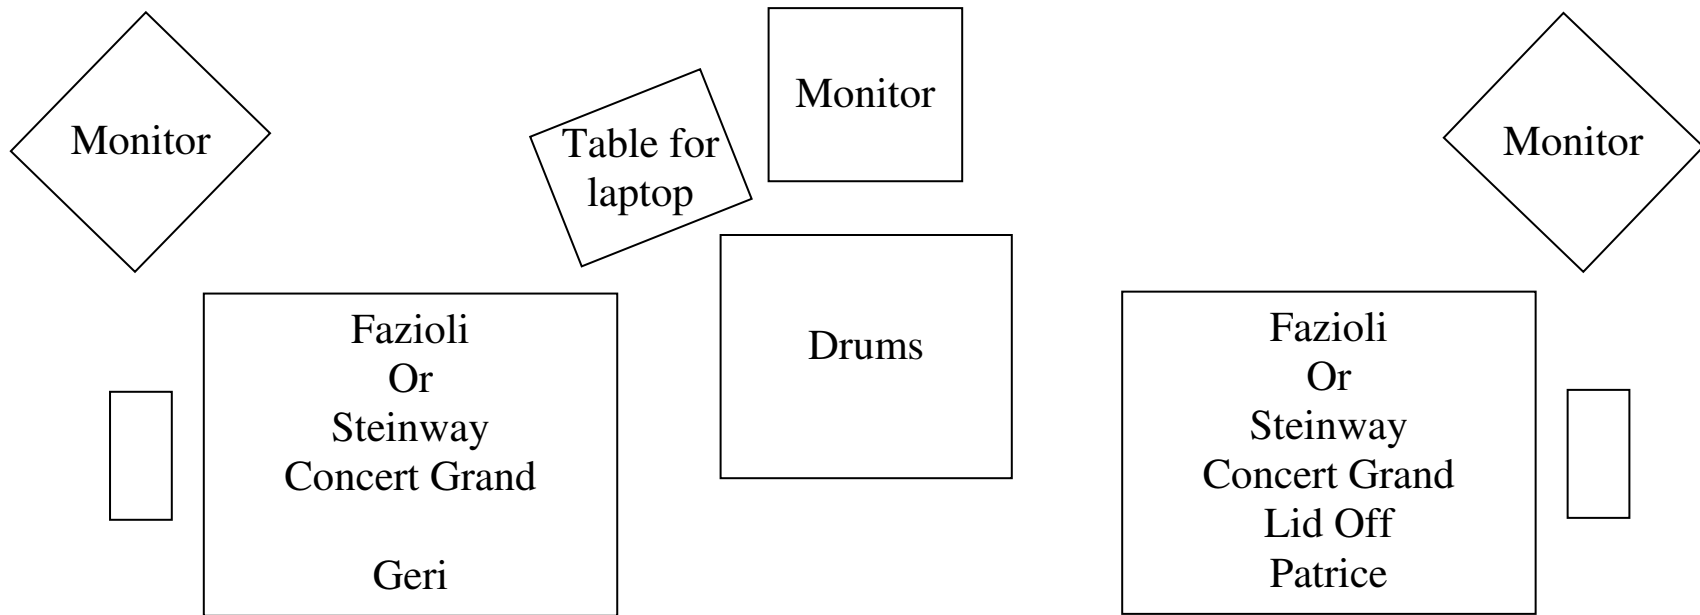

GERI ALLEN & PATRICE RUSHEN
WORLD MUSIC EXPLORATIONS: PIANO DUO PROJECT FOR CHILDREN
FEATURING: TERRI LYNE CARRINGTON
STAGE PLOT

- See specs/ attached to rider
- Stage plot may be adjusted during sound check
- GA will use AMT Piano Mic along with house micing